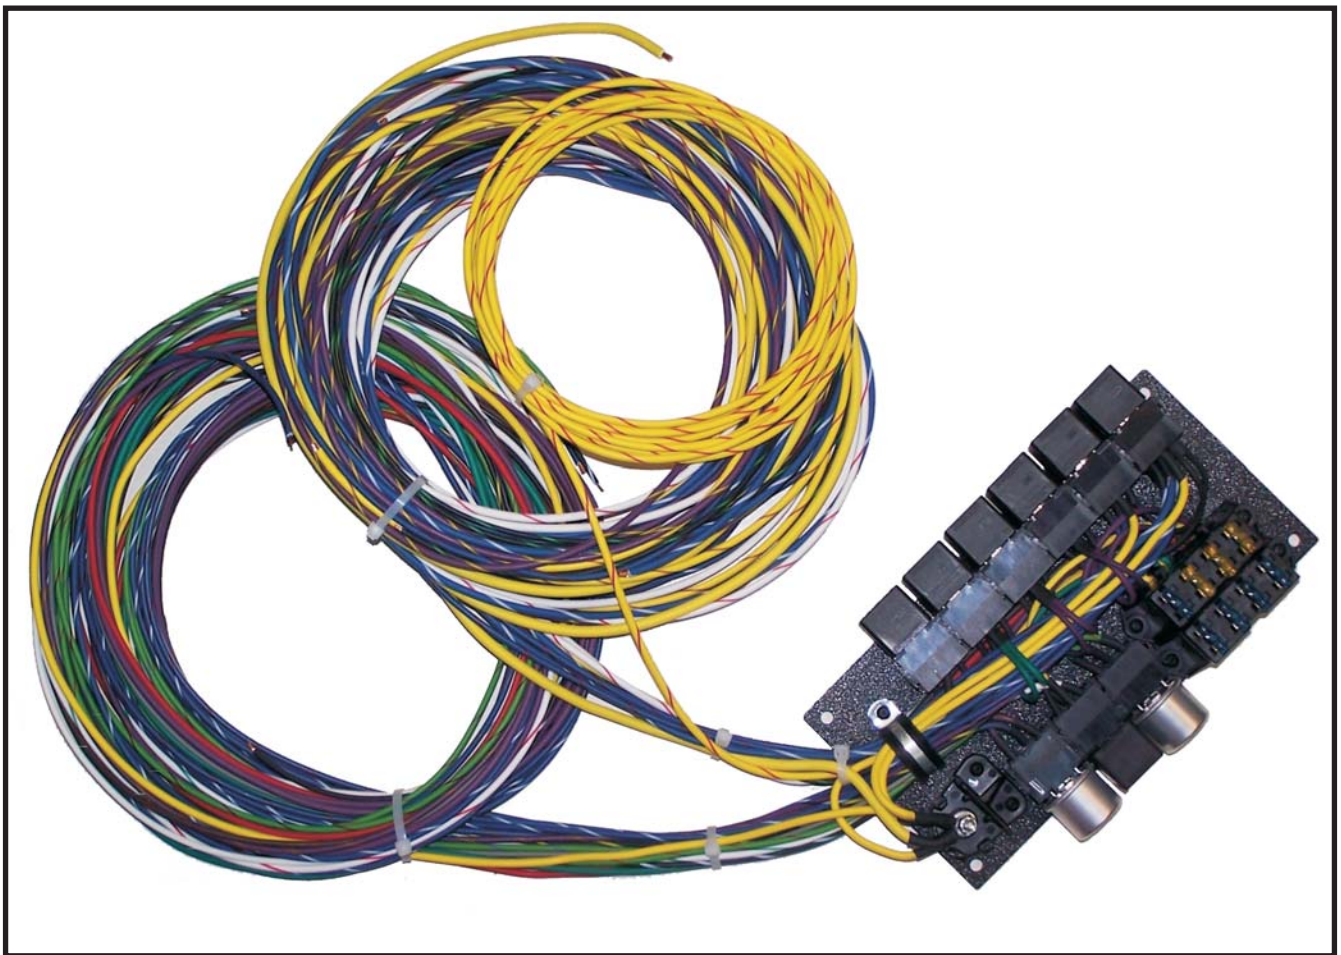

advance **AUTO-WIRE**

INSTALLATION INSTRUCTIONS FOR CUSTOM WIRING PANEL FOR 1973 - 1980 MGB/MGBGT V8 CONVERSION

By Dan Masters